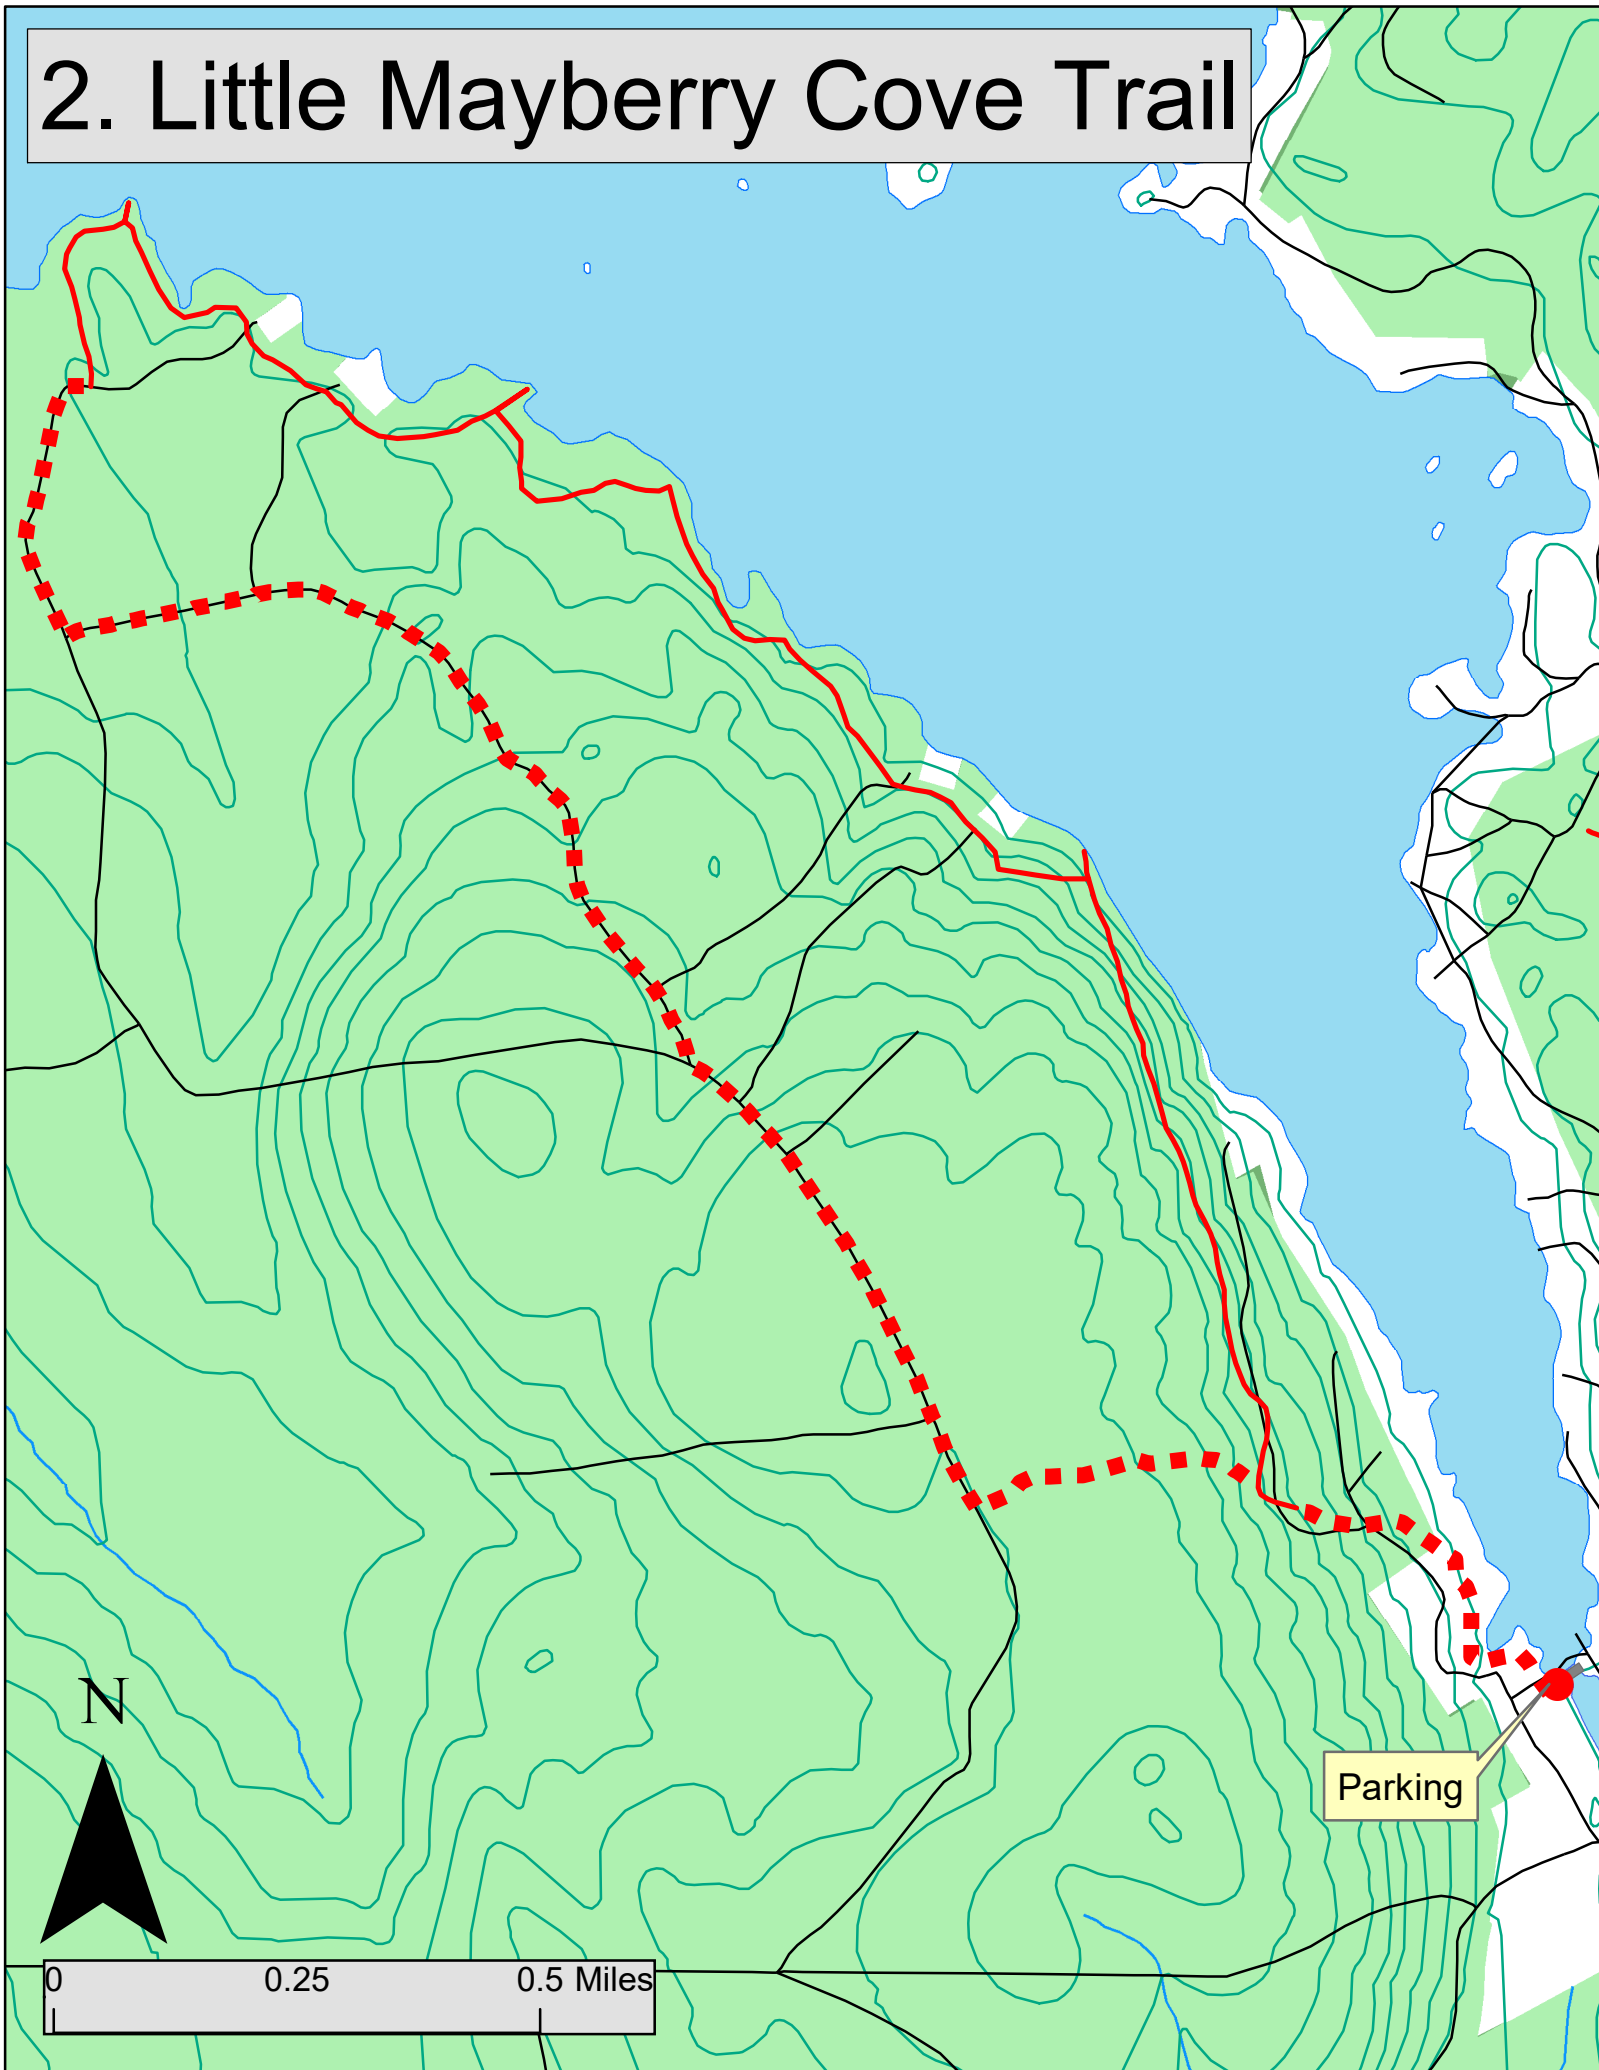

2. Little Mayberry Cove Trail

Parking

0 0.25 0.5 Miles